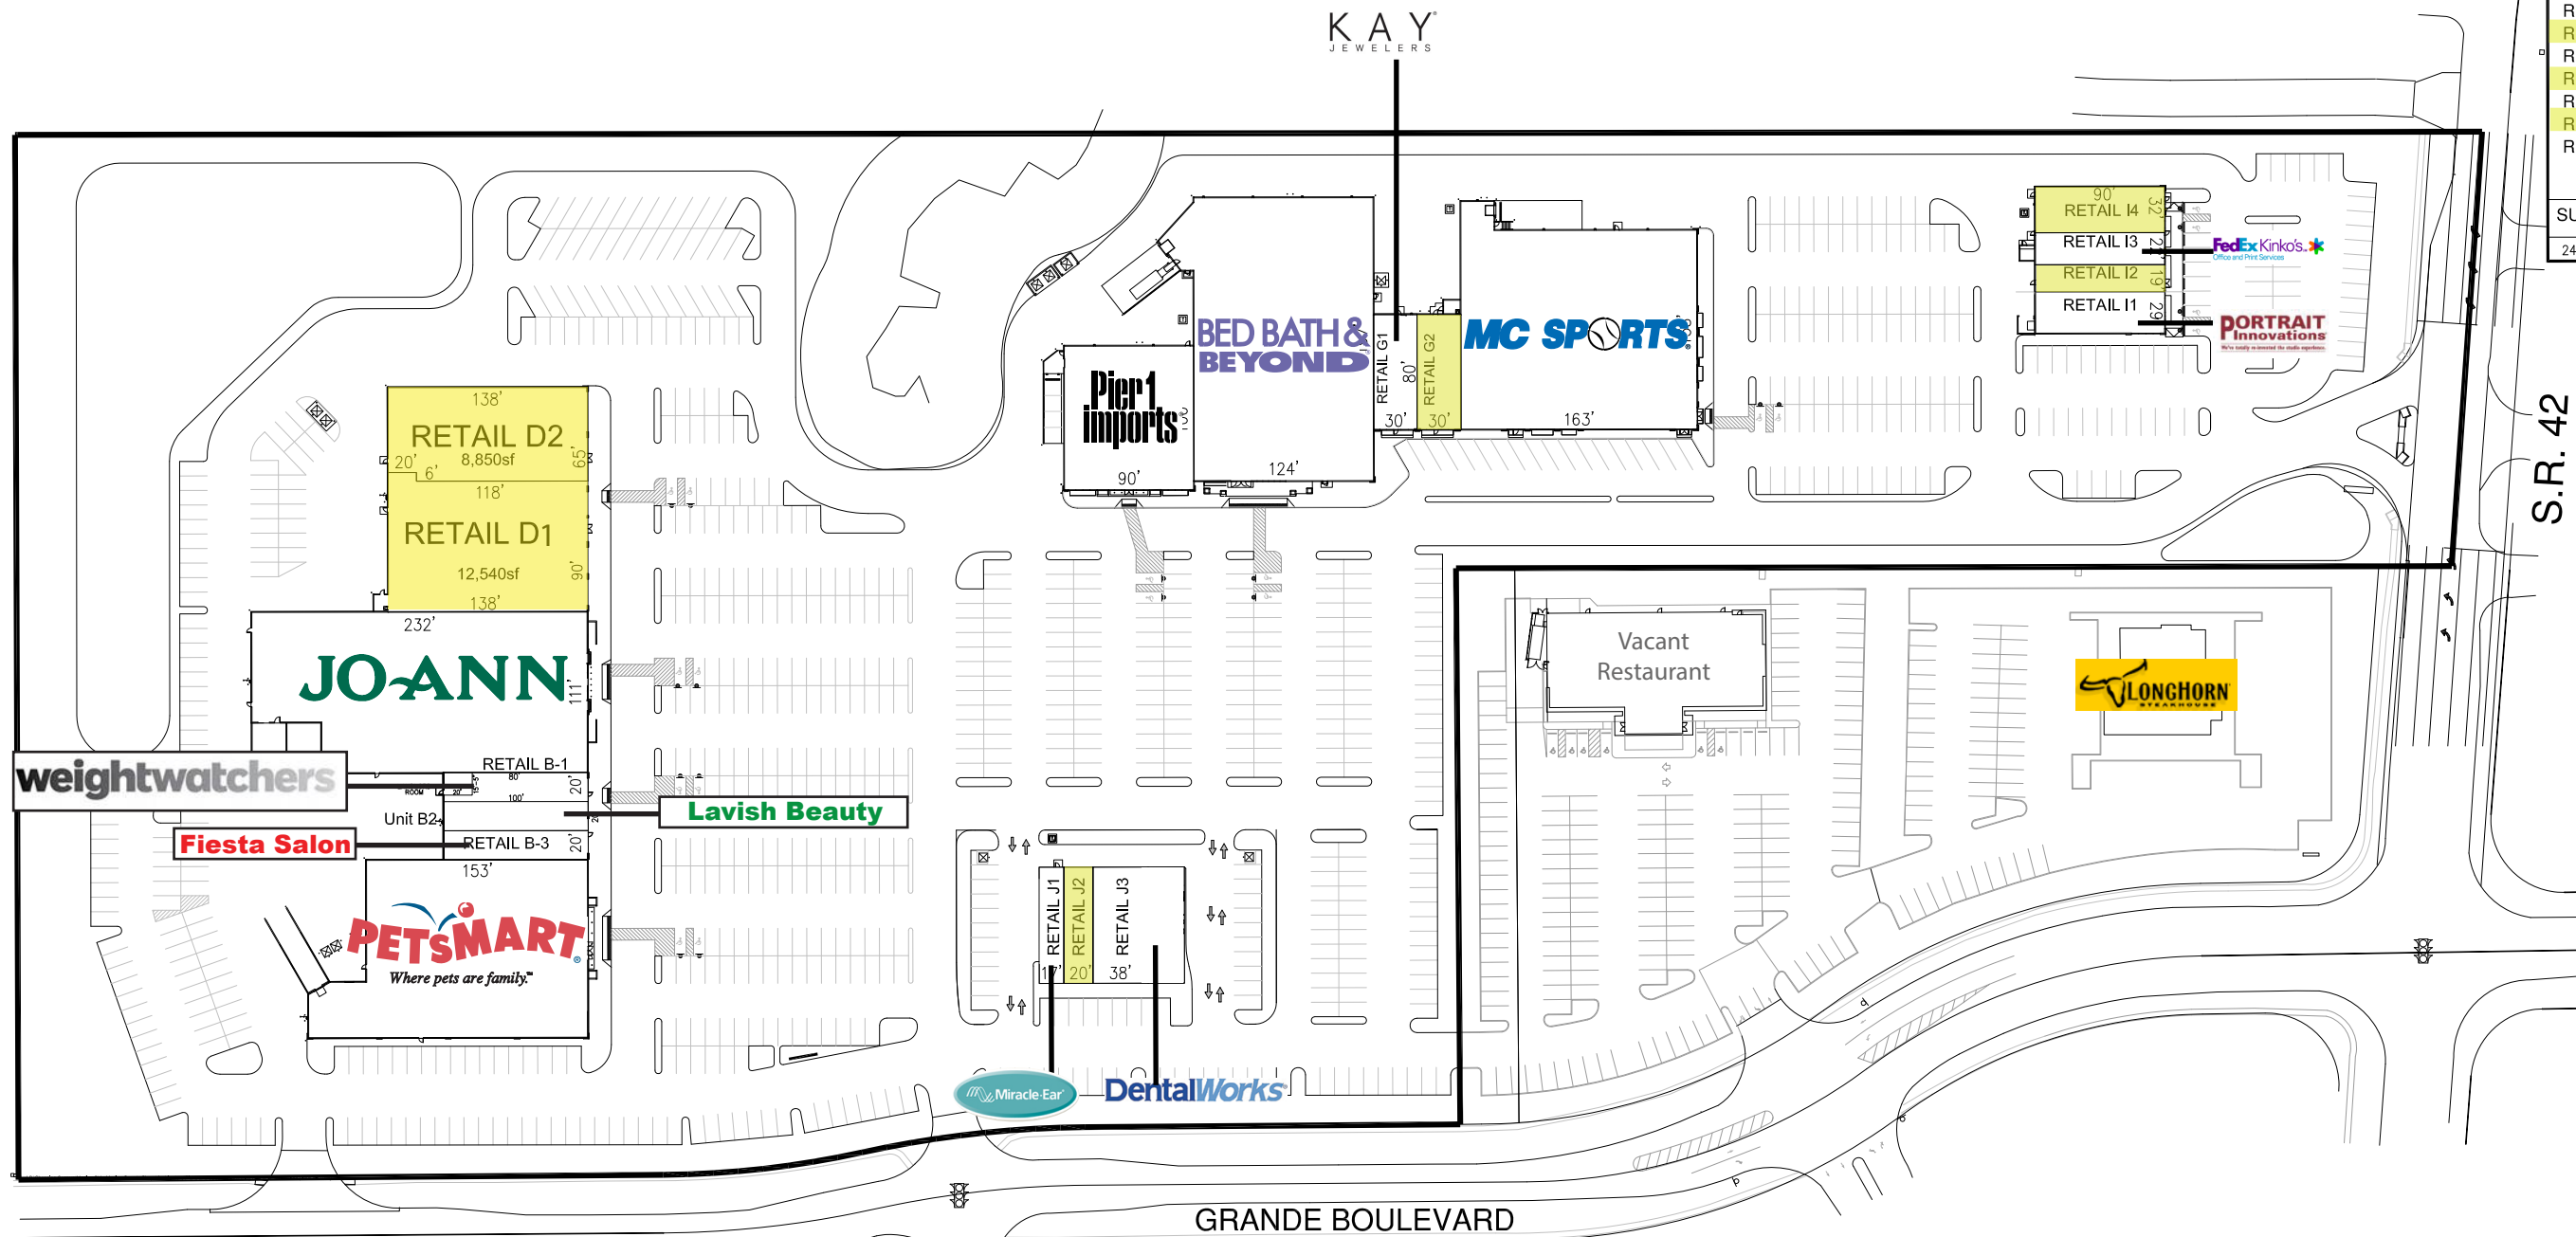

Medina Grande Shops
Medina, Ohio
Leasing Site Plan

BUILDING DATA		
MAJOR A	PETSMART	20,273 S.F.
MAJOR C	JOANN	24,170 S.F.
MAJOR D-1	AVAILABLE	12,540 S.F.
MAJOR D-2	AVAILABLE	8,850 S.F.
MAJOR F	BED BATH & BEYOND	25,042 S.F.
MAJOR H	MC SPORTS	22,989 S.F.
RETAIL B-1	WEIGHT WATCHERS	1,692 S.F.
RETAIL B-2	LAVISH BEAUTY	2,000 S.F.
RETAIL B-3	FIESTA SALONS	2,000 S.F.
RETAIL E	PIER ONE	8,945 S.F.
RETAIL G-1	KAY JEWELERS	2,400 S.F.
RETAIL G-2	AVAILABLE	2,400 S.F.
RETAIL I-1	PORTRAIT INOVATIONS	2,508 S.F.
RETAIL I-2	AVAILABLE	1,690 S.F.
RETAIL I-3	FEDEX-KINKO'S	1,994 S.F.
RETAIL I-4	AVAILABLE	2,881 S.F.
RETAIL J-1	MIRACLE EAR	1,400 S.F.
RETAIL J-2	AVAILABLE	1,600 S.F.
RETAIL J-3	DENTAL WORKS	5,000 S.F.
	LANDLORD ROOM	308 S.F.
SUB-TOTAL		150,682 S.F.
24.91 TOTAL ACRES		

MEDINA GRANDE SHOPS
MEDINA TOWNSHIP, OHIO
S.R. 42 AT GRANDE BLVD.

1,600 Sq. Ft. up to 8,850 sq ft. Available

DEVELOPER: 14600 DETROIT AVENUE
LAKEWOOD, OHIO 44107
(216) 221-6600