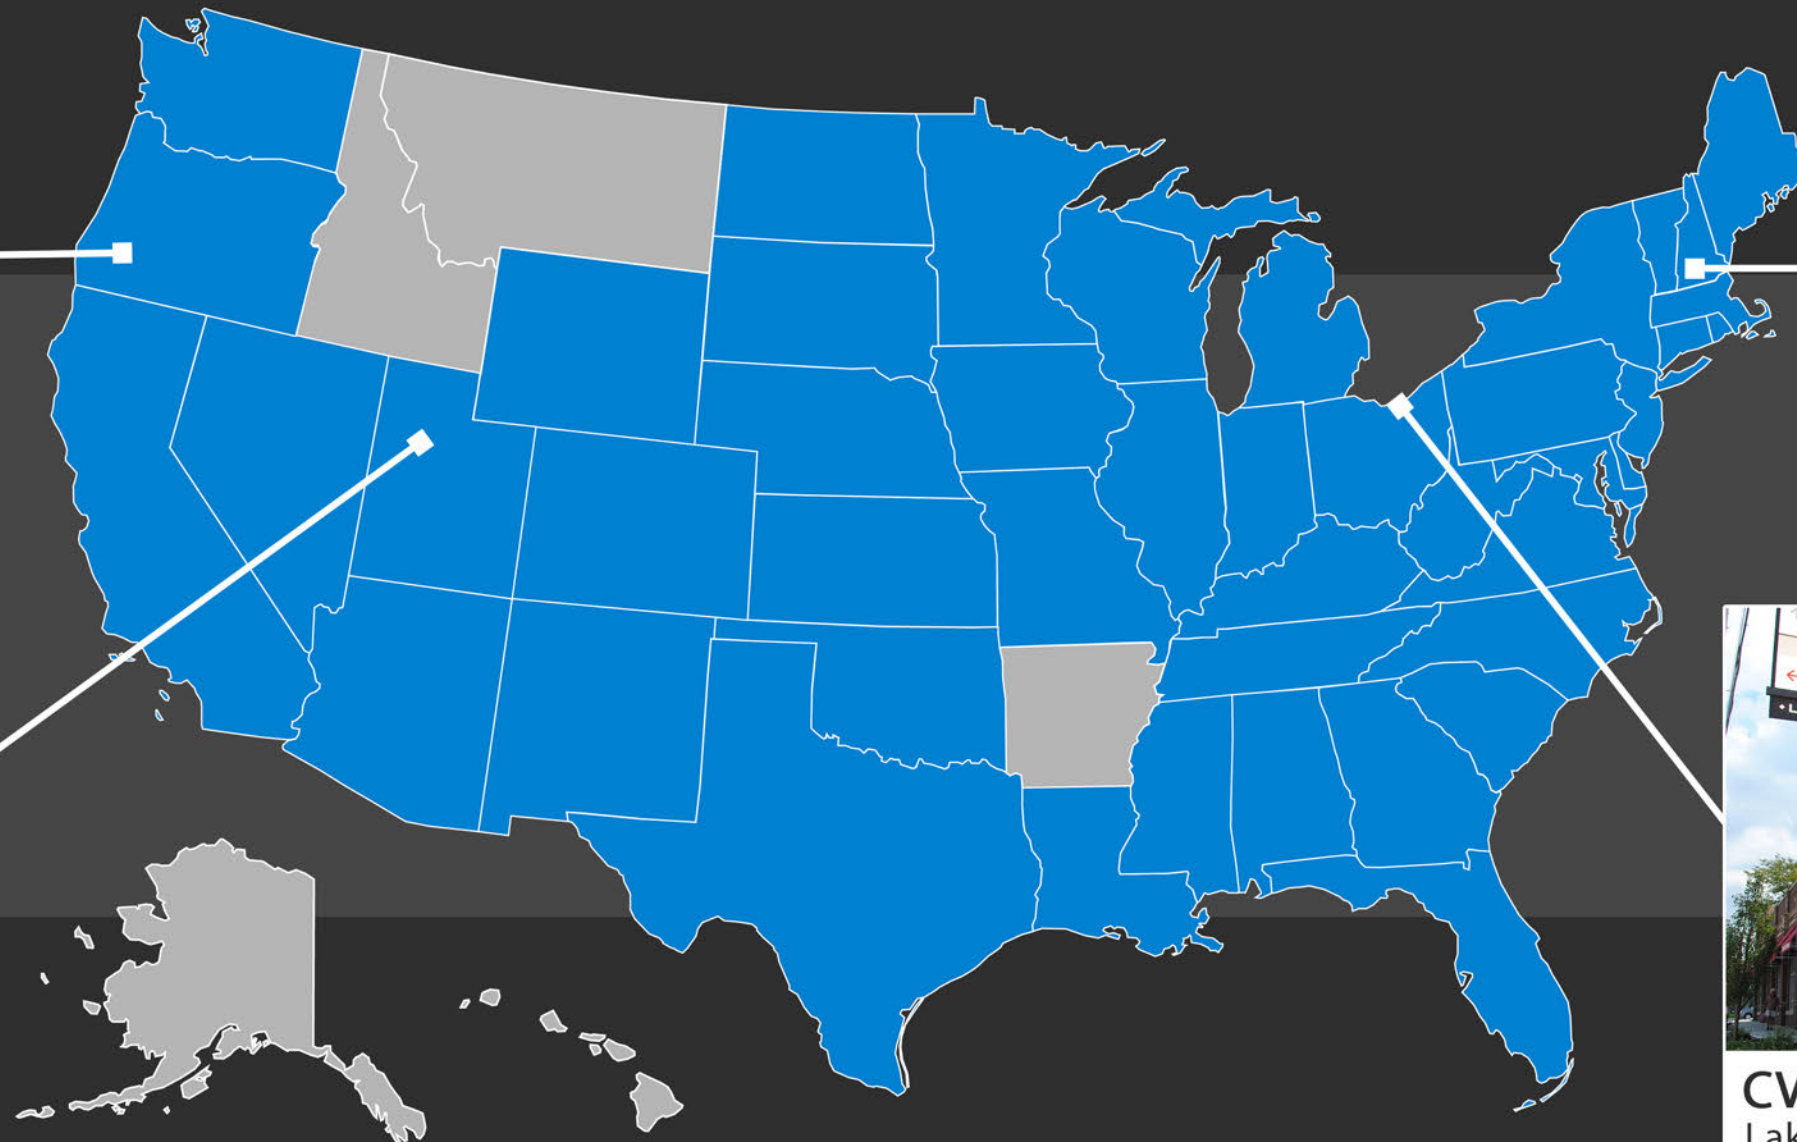

# DEVELOPMENT SERVICES PROVIDED NATIONALLY

**O'REILLY AUTO PARTS**  
Winston, OR

**DOLLAR GENERAL**  
Hillsboro, NH

**PROGRESSIVE INSURANCE**  
Midvale, UT

**CVS**  
Lakewood, OH

■ **BLUE STATES** INDICATE WHERE THE FOLLOWING SERVICES HAVE BEEN PROVIDED:

- SITE SELECTION & MARKET ANALYSIS
- ENTITLEMENT COORDINATION
- SITE PLANNING & PRELIMINARY ENGINEERING
- SITE ACQUISITION
- CONSTRUCTION MANAGEMENT
- LEASING
- PROPERTY MANAGEMENT
- RE-DEVELOPMENT & RIGHTSIZING