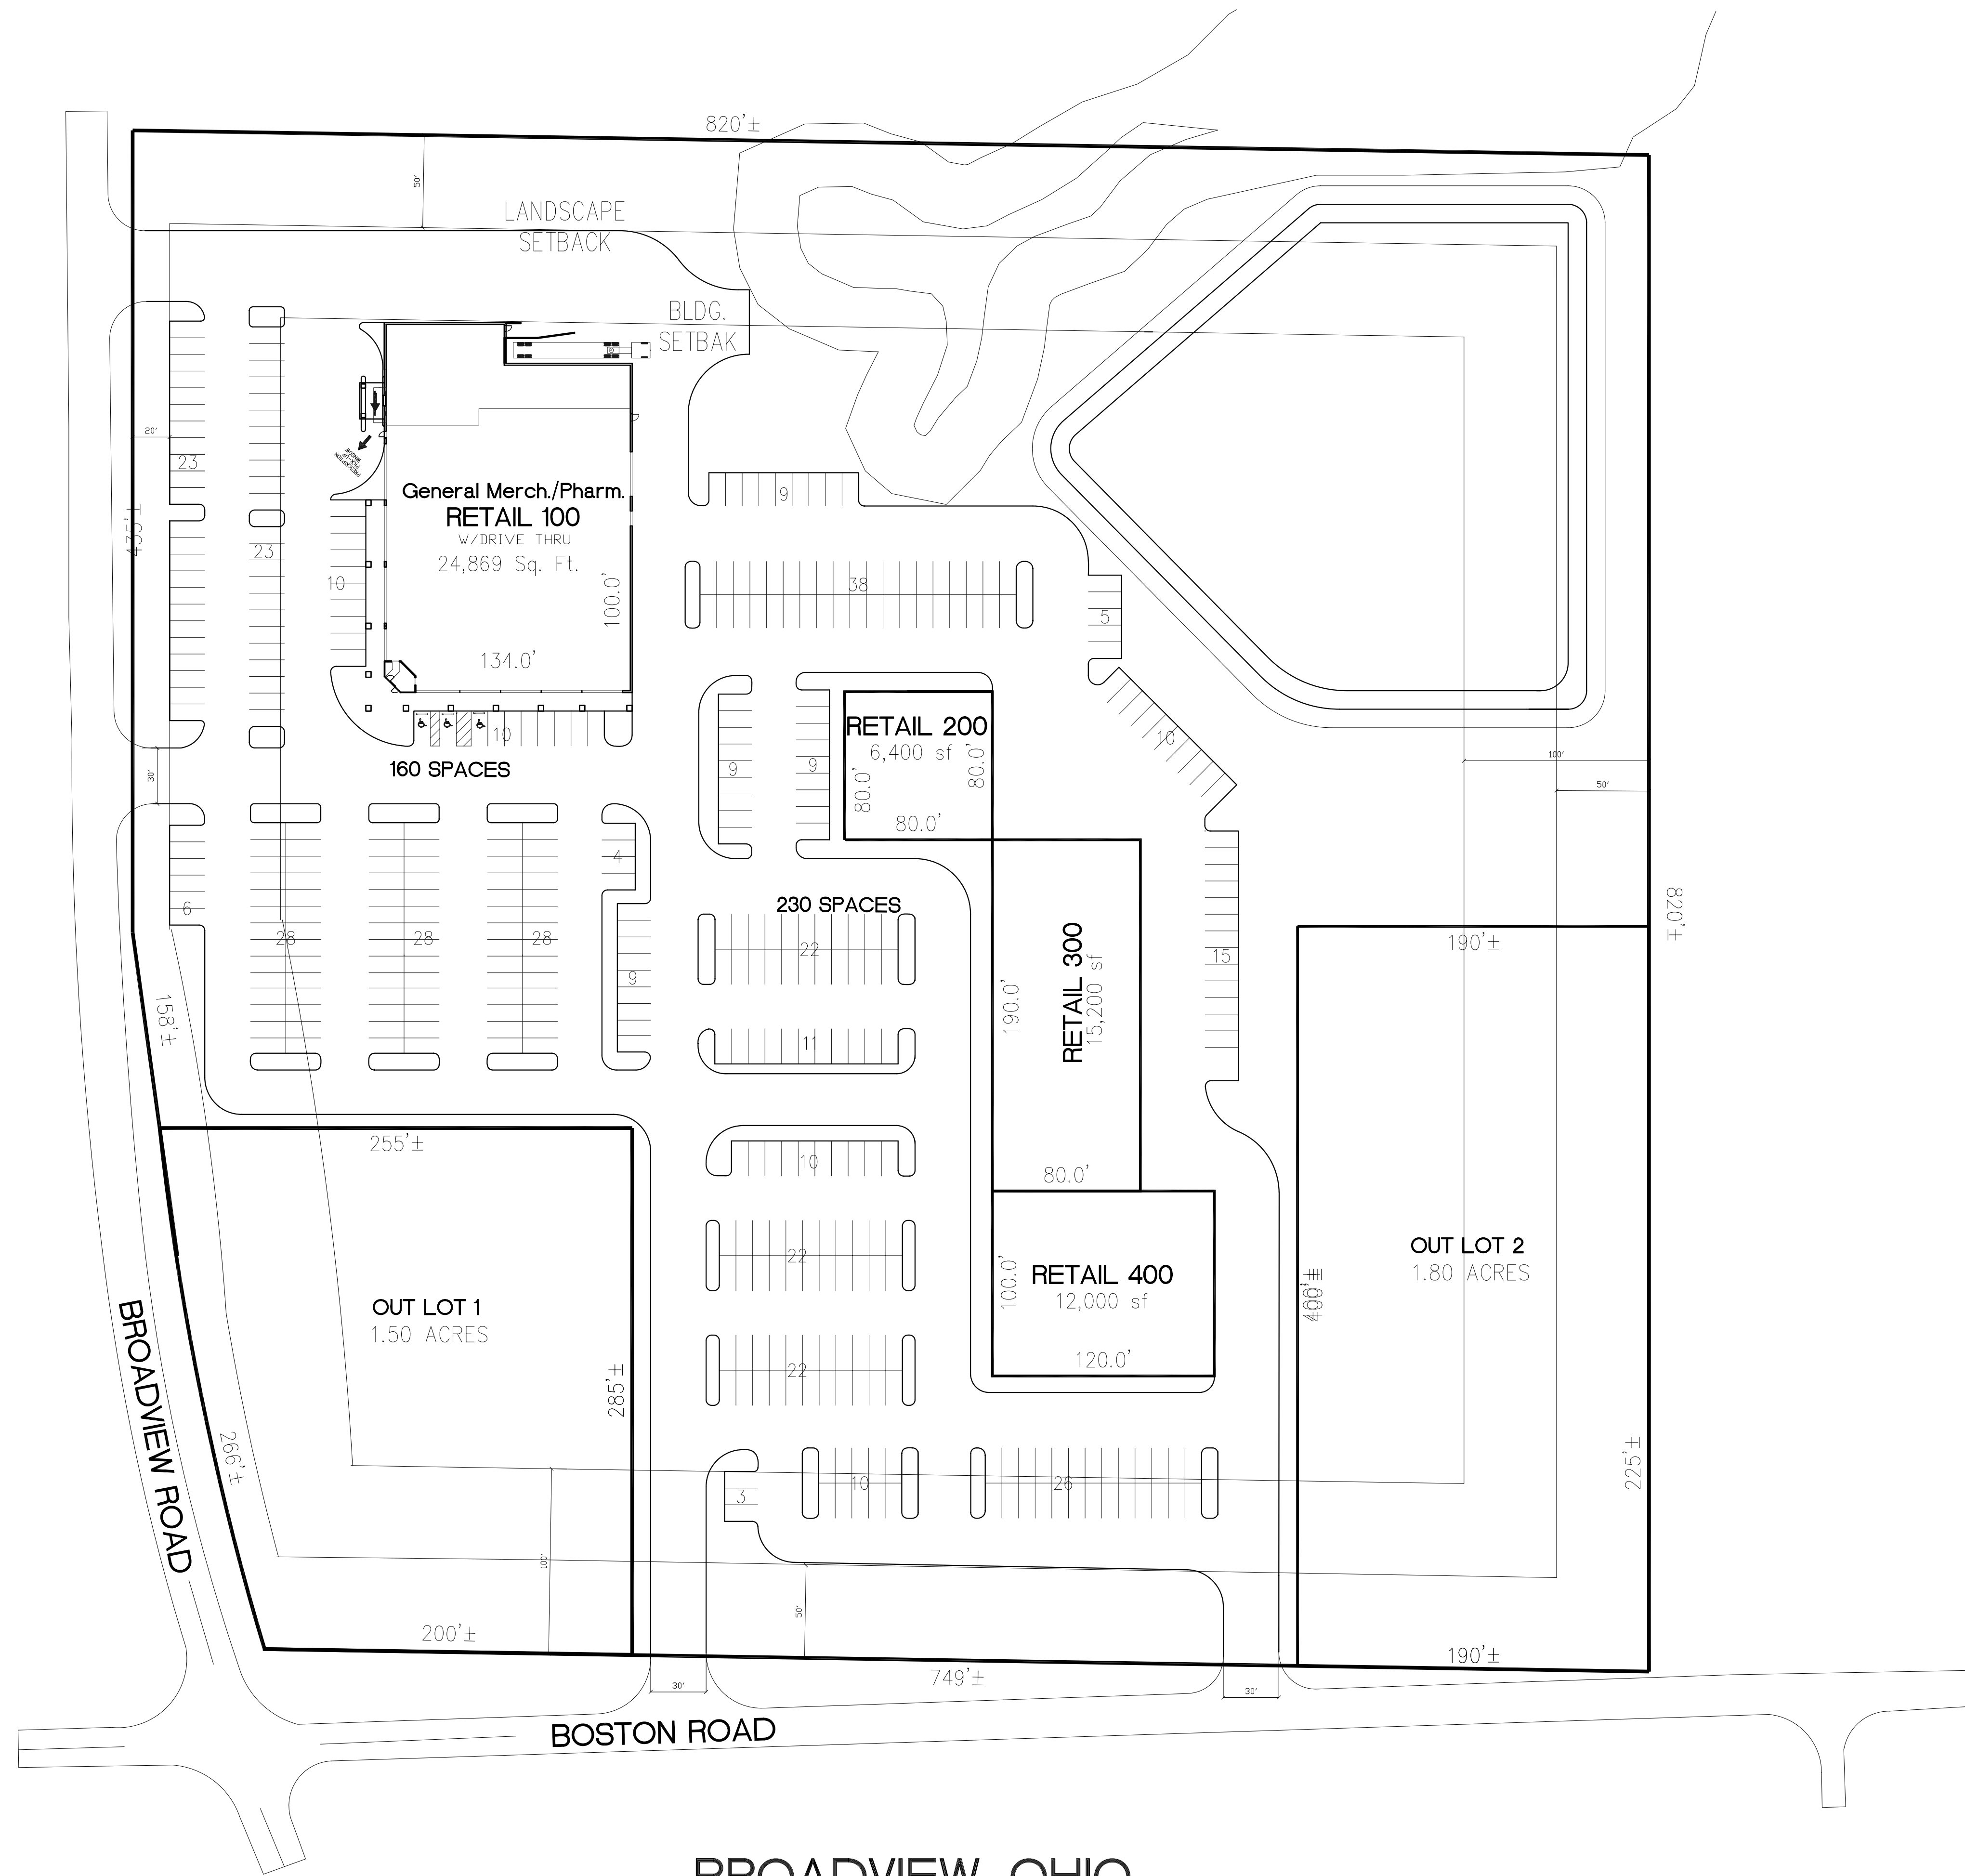

SITE DATA

68,098 SQ. FT.
 454 SPACES
 5: 750 RATIO
 15.16 ACRES

**BROADVIEW, OHIO
 BOSTON PLACE
 BROADVIEW AT BOSTON ROAD**

DEVELOPER: 14600 DETROIT AVENUE
 LAKEWOOD, OHIO 44107
 (216) 221-6600

CONCEPTUAL